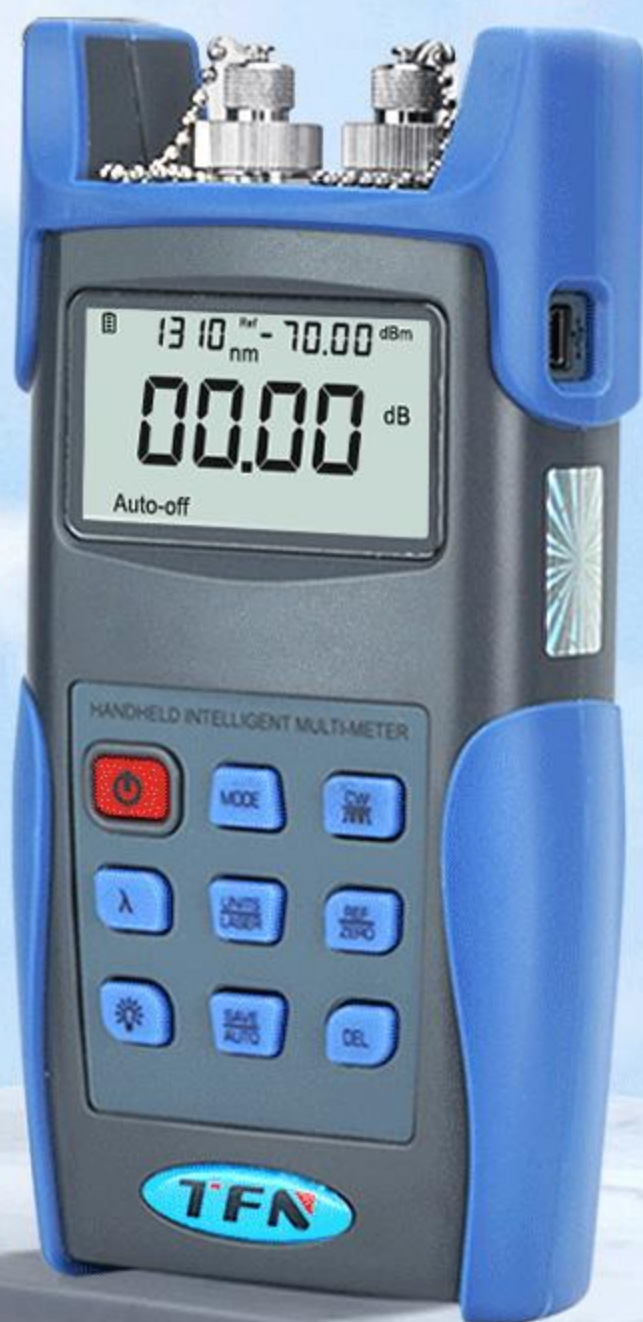

FB-12

OPTICAL MULTIMETER

FB-12A(-70~6dBm)

FB-12C(-50~26dBm)

SIX CORE STRENGTHS NEW REINFORCEMENT

Optical
power meter

AUTOMATIC WAVELENGTH
SWITCHING

LIGHT SOURCE STABILIZATION
OUTPUT

FREQUENCY OPTICAL
DETECTION FUNCTION

USB DATA STORAGE

DATA STORAGE
1000 PIECES

SMALL AND PORTABLE

INTELLIGENT RECOGNITION

AUTOMATIC WAVELENGTH SWITCHING

THE INSTRUMENT COMES WITH AUTOMATIC SWITCHING FUNCTION OF LIGHT SOURCE WAVELENGTH

TEST ACCURACY

FC/SC/ST INTERFACES ARE SUPPORTED

THE INSTRUMENT COMES WITH AUTOMATIC SWITCHING FUNCTION OF LIGHT SOURCE WAVELENGTH

EASY TO EXPORT

DATA REPORT IS EXPORTED WITH ONE CLICK

HUMANIZED OPERATION, MORE CONVENIENT EXPORT DATA,
CONVENIENT OBSERVATION AND PRINTING