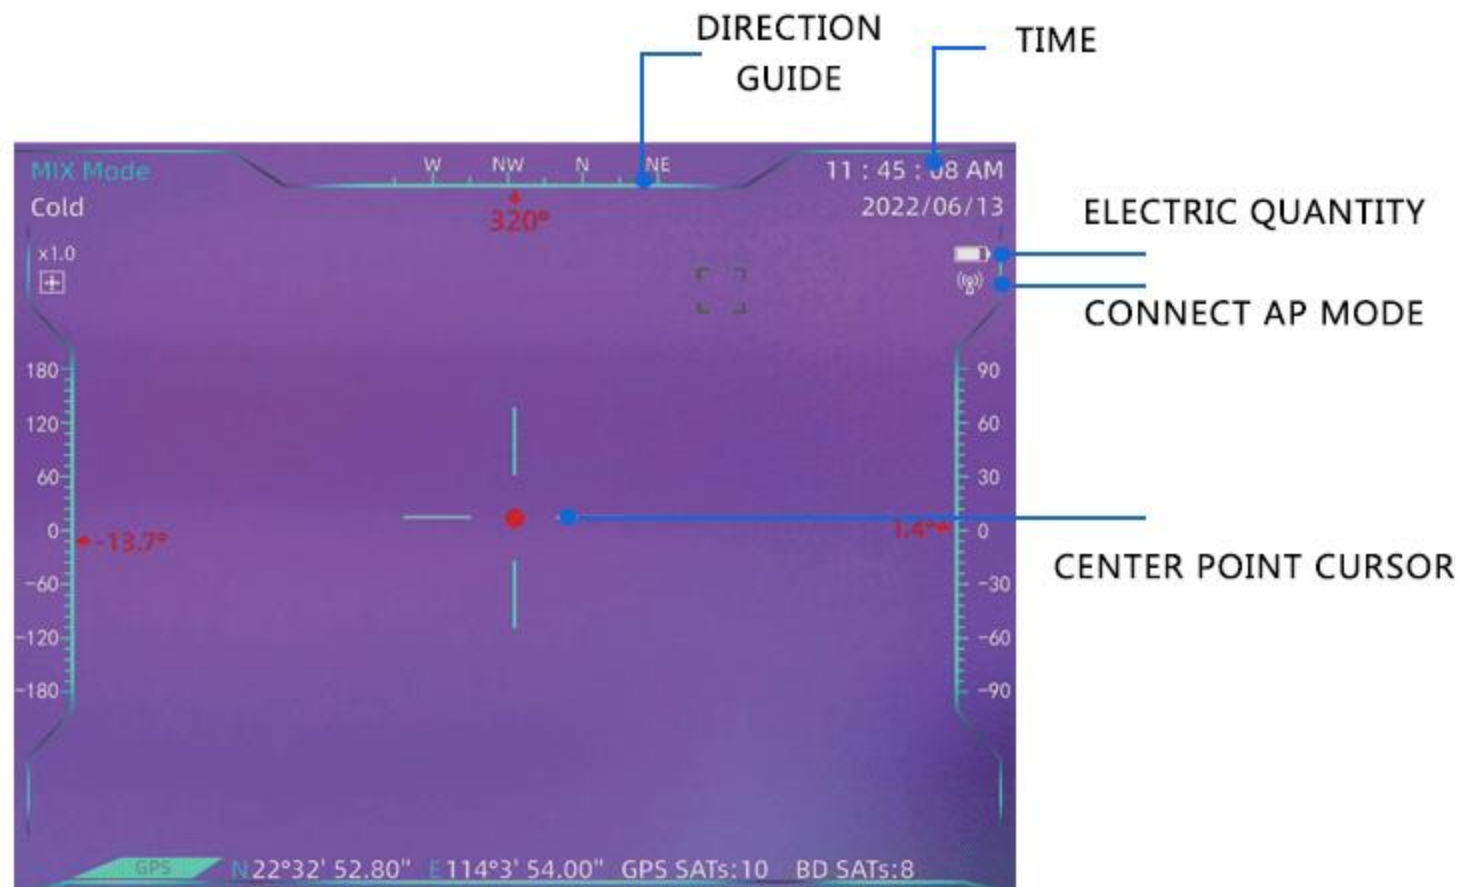

2. THE CONTENT DESCRIPTION IS DISPLAYED