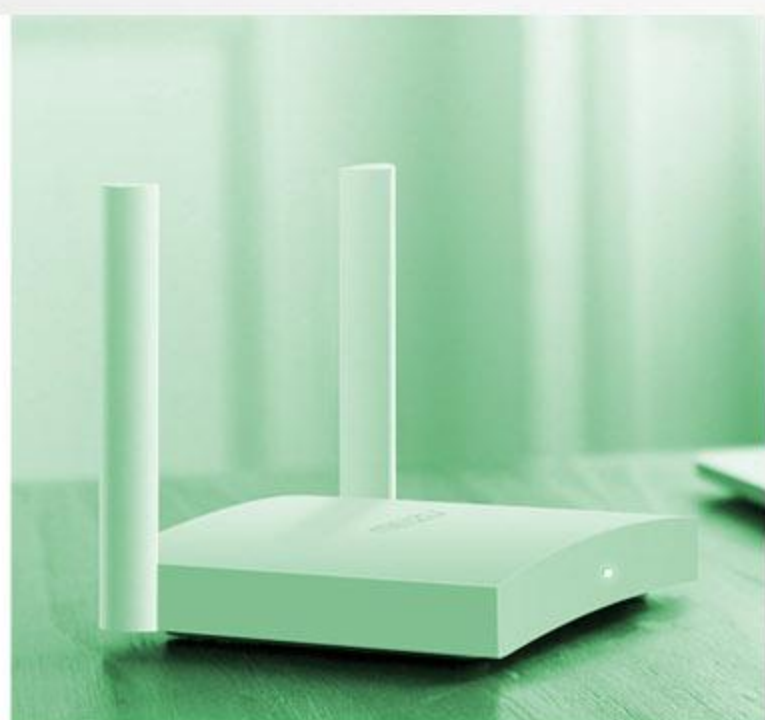

BY INDICATOR COLOR

SOURCE DETERMINATION

Detect digital or analog wireless
Electric transmitter weapon

SIGNAL

WIFI