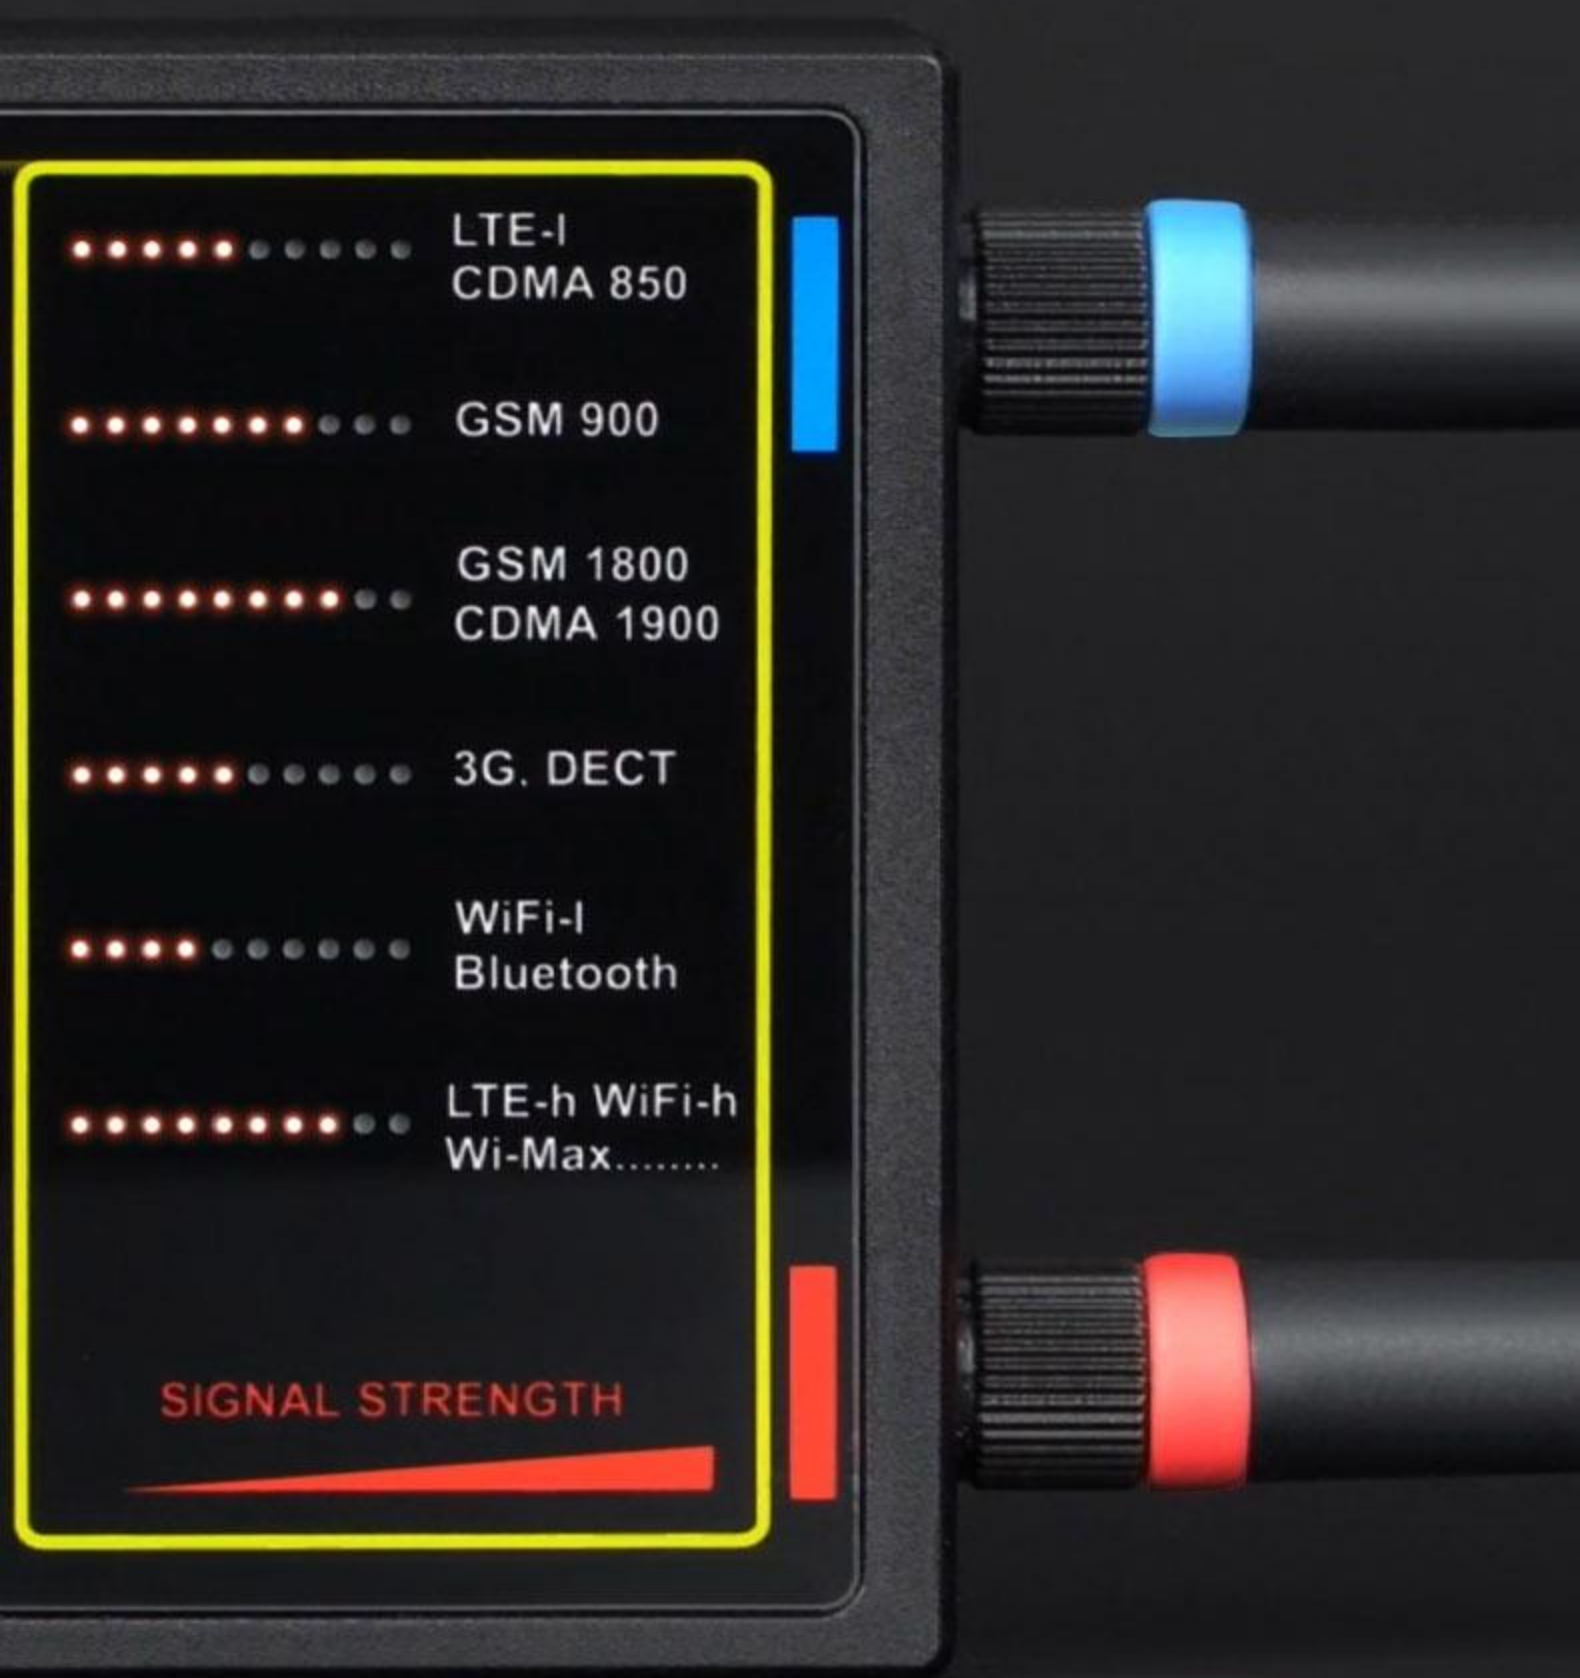

## Panel display

Active antenna, low power, mode, recognition, attenuator, secondary demodulation

## GUARANTEE PRIVACY AND SECURITY

High performance mobile phone security card detection device FW5

CDMA equipment	GSM spy phone	GSM equipment
Bluetooth device	GPS	3G wireless camera
4G wireless camera	Bluetooth and WIFI between die phones and other devices	

# THROUGH THE LIGHT INTENSITY SEARCH EQUIPMENT

Detect digital or analog wireless

Electric transmitter weapon

LTE-I  
CDMA 850

GSM 900

GSM 1800  
CDMA 1900

3G, DECT

WiFi-I  
Bluetooth

LTE-h WiFi-h  
Wi-Max.....

SIGNAL STRENGTH